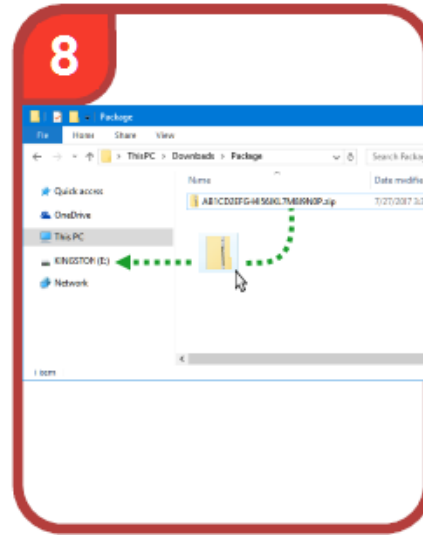

6

Create the Provisioning Package for Superior Edge

After creating the provisioning package, save the file to a USB key and connect it to your ES

Site: SuperiorSite

Certificate Authority

- Use PureCloud (Recommended)
- Use a self-signed certificate

Verification Code

- Use verification code

Network Settings

Edit Network Settings

Create Package

11

verification_code.txt - Notepad

File Edit Format View Help