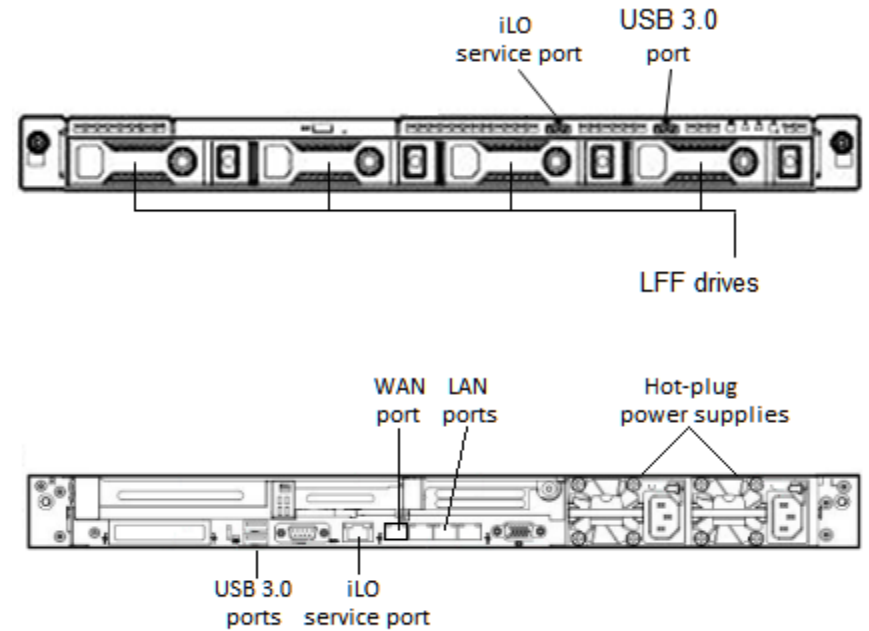

Description

PureCloud Edge is a cloud-managed network appliance that provides core telephony services for your PureCloud solution. PureCloud Edge operates as a provisioning server, media server, IP PBX, Session Border Controller (SBC), and application server to manage connections between your phones, SIP trunks, telephony gateways, PureCloud, and third-party systems.

When deployed on your organization's network, if disconnected from PureCloud, PureCloud Edge will fall back into a remote survivability mode and continue to provide core telephony services.

Package contents

- 1 stop card
- 1 external LCD
- 1 USB drive and lanyard
- 1 PureCloud Edge appliance
- 1 quality assurance verification summary
- 1 setup diagram
- This product information sheet
- (Country-specific power cords sold separately.)

Models / Part Numbers

PureCloud Edge Standard v3
TH-900-PCEDGE-5140100