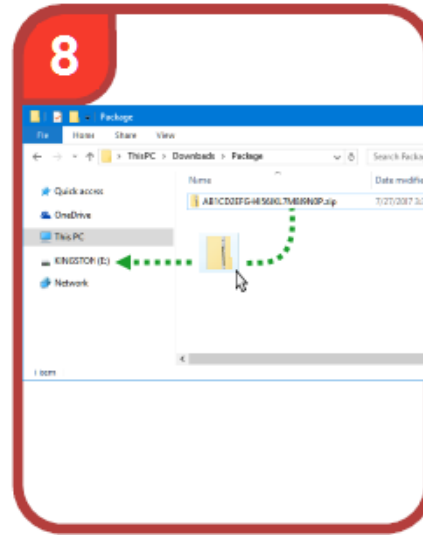

Verification Code

- Use verification code

Network Settings

EDIT Network Settings

Create Package

Use verification code

Create Package

**11**

verification\_code.txt - Notepad

File Edit Format View Help

74879ff359b4df011ab1

Enter Verification Code for Superior Edge

Your Edge should now display a verification code on its LCD display. Enter this code for verification.