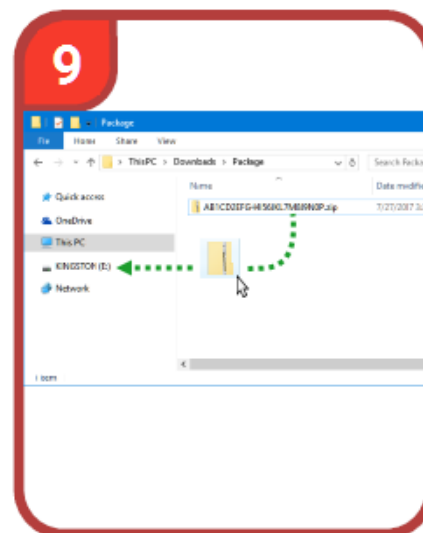

Verification Code

- Use verification code
- Use verification code

Network Settings

Edit Network Settings

Create Package

Create Package

11

Verification Code:
123456781234567867

Enter Verification Code for Superior Edge

Your Edge should now display a verification code on its LCD display. Enter this code for verification.

74879H259

Confirm Code

Confirm Code

12

Ready to Configure Superior Edge