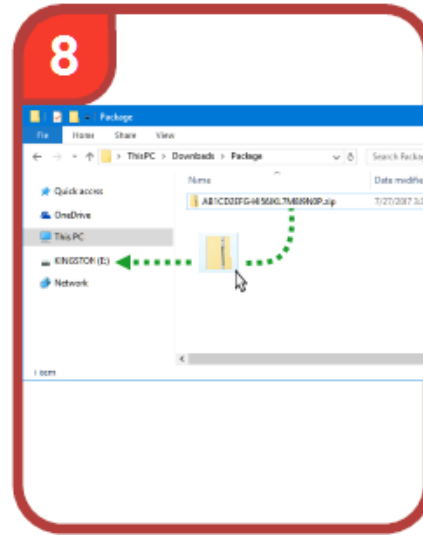

Verification Code

- Use verification code

Network Settings

EDIT Network Settings

Create Package

Use verification code

Create Package

11

verification_code.txt - Notepad

File Edit Format View Help

74879ff359b4df011ab1

Enter Verification Code for Superior Edge

Your Edge should now display a verification code on its LCD display. Enter this code for verification.