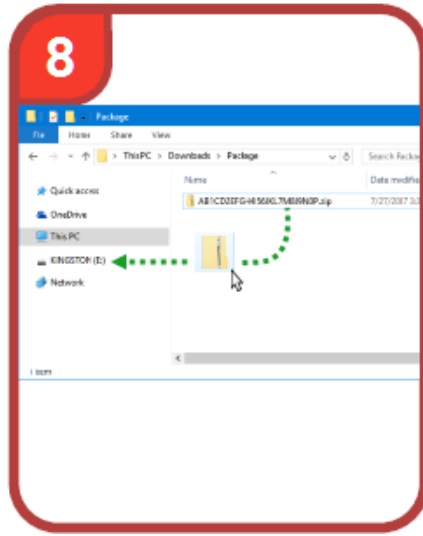

6

Create the Provisioning Package for Superior Edge

After creating the provisioning package, save the file to a USB key and connect it to your PC.

Site: SuperiorSite

Certificate Authority

- Use PureCloud Provisioning
- Use a self-signed certificate

Verification Code

- Use verification code

Network Settings

- Edit Network Settings

Create Package

Use verification code

Create Package

11

verification_code.txt - Notepad

File Edit Format View Help

74879ff35994df011ab1

Enter Verification Code for Superior Edge

Your Edge should now display a verification code on its LCD display. Enter this code for verification.