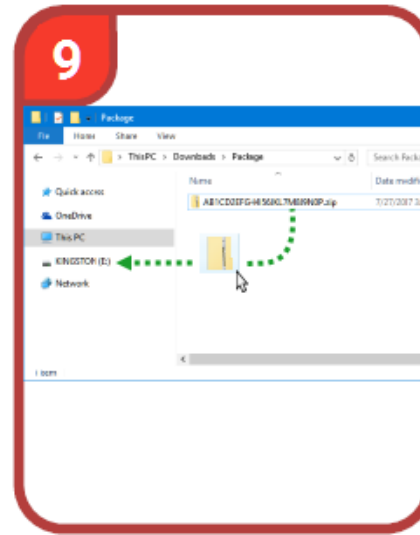

Verification Code

- Use verification code
- Use verification code

Network Settings

Edit Network Settings

Create Package

Verification Code ?

Use verification code

Create Package

11

Verification Code:
123456781234567867

Enter Verification Code for Superior Edge

Your Edge should now display a verification code on its LCD display. Enter this code for verification.

7487DH050

Confirm Code